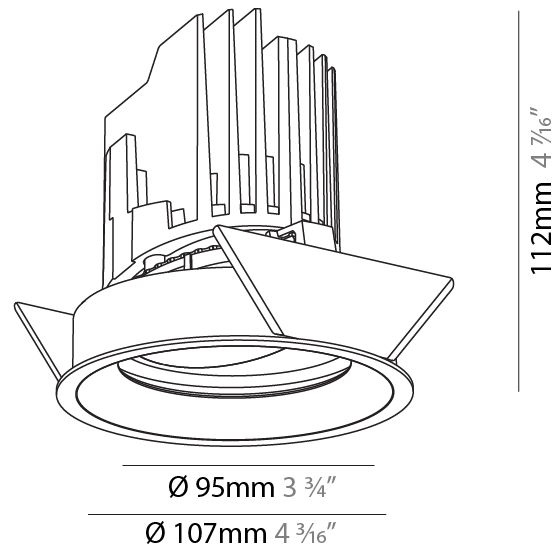

### PHYSICAL

Shape: Round  
 Diameter (mm): 107  
 Diameter (in): 4 3/16  
 Height (mm): 112  
 Height (in): 4 7/16  
 Ceiling Thickness (mm): 10 / 12.5 / 15  
 Ceiling Thickness (in): 3/8 or 1/2 or 9/16  
 Min. Recessing Depth (mm): 130  
 Min. Recessing Depth (in): 5 1/8  
 Light Distribution: Adjustable / Downlight  
 Weight (kg): 0.47  
 Weight (lbs): 1.04  
 Fixture Finish: SSR / BKV / CWI / CRY / HAB / UFT / ITA / RUA / FTG / MYG / LOD / PUS / FRO / FUP / KIA / POP / BLS / SPG / MEY / GOH / GUM / CHC / COM / ABZ / JAG / OBR / MOS / ROR  
 Fixture Material: Aluminum Die Cast  
 Cut-out Measurements: 98mm / 3 7/8"

#### PHYSICAL

Shape: Round  
 Diameter (mm): 107  
 Diameter (in): 4 3/16  
 Height (mm): 112  
 Height (in): 4 7/16  
 Ceiling Thickness (mm): 10 / 12.5 / 15  
 Ceiling Thickness (in): 3/8 or 1/2 or 9/16  
 Min. Recessing Depth (mm): 130  
 Min. Recessing Depth (in): 5 1/8  
 Light Distribution: Adjustable / Downlight  
 Weight (kg): 0.47  
 Weight (lbs): 1.04  
 Fixture Finish: SSR / BKV / CWI / CRY / HAB / UFT / ITA / RUA / FTG / MYG / LOD / PUS / FRO / FUP / KIA / POP / BLS / SPG / MEY / GOH / GUM / CHC / COM / ABZ / JAG / OBR / MOS / ROR  
 Fixture Material: Aluminum Die Cast  
 Cut-out Measurements: 98mm / 3 7/8"

#### OPTICAL

Reflector°: 10  
 Optic°: Lens Pack - No Lens  
 Adjustability: Rotational 355°; Tilt 30°

#### RATINGS AND CERTIFICATIONS

Certified By: Certified for North American Standards  
 IP rating: IP20

					
98mm 3 7/8"	130mm 5 1/8"	10   15mm 3/8"   9/16"	30°	355°	↑

A